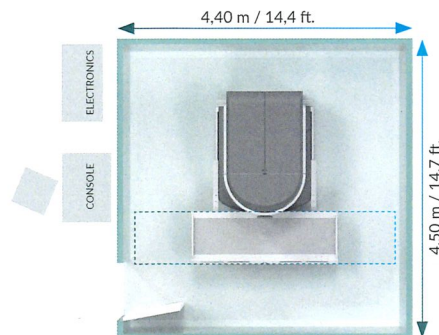

DPA HEAD

DPA SMALL HEAD

LARGE SPINE 4 CHANNEL

DPA SPINE COIL (OPTIONAL)

OPEN SPINE 4 CHANNEL (OPTIONAL)

LINEAR SPINE

DPA SMALL PARTS (OPTIONAL)

### Compact Installation

Thanks to its smart design the magnet unit and RF shielding will fit in a space of 20 m<sup>2</sup> (212 sq. ft.).

Typical example